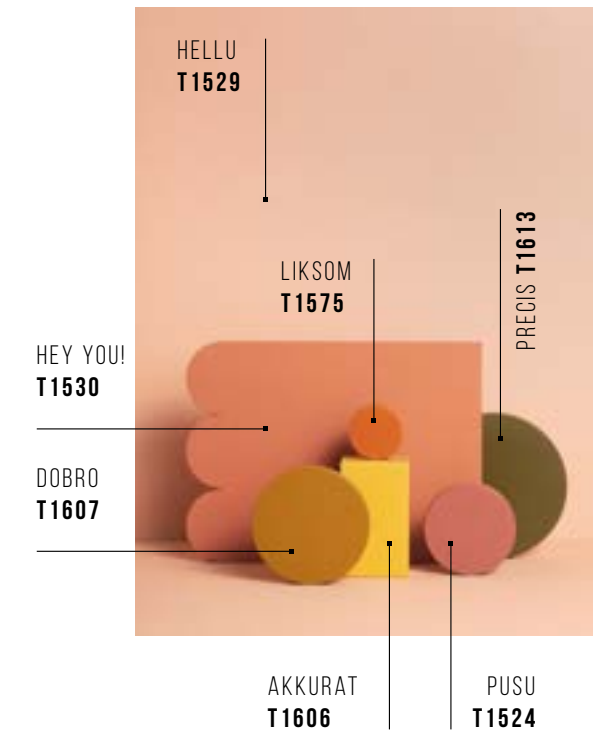

EXPRESS YOURSELF

Delicious and warm colours with a hint of spice. Express Yourself is a collection of earthy shades that create a soft atmosphere in the home. The muted hues are easy to combine with other colours to achieve a personalised look.

MOI T1646	HUOMENTA T1574	LEKKER T1675	AINUKE T1528
AKKURAT T1606	LIKSOM T1575	MURU T1676	HELLU T1529
DOBRO T1607	GIGGLE T1576	VI SES T1677	HEY YOU! T1530
PRECIS T1613	OMG T1678	CANOODLE T1679	DARLING T1555

Paint the entire space with the same colour and enjoy the ambience that the colour creates. Calm the mood by combining with light and warm shades of the Cozy Weekend collection.

IHANA T1522	JOOJOO T1511
OJDÄ T1523	NO OHO T1512
PUSU T1524	NO NIIN T1513
HALI T1581	GOD NATT T1519